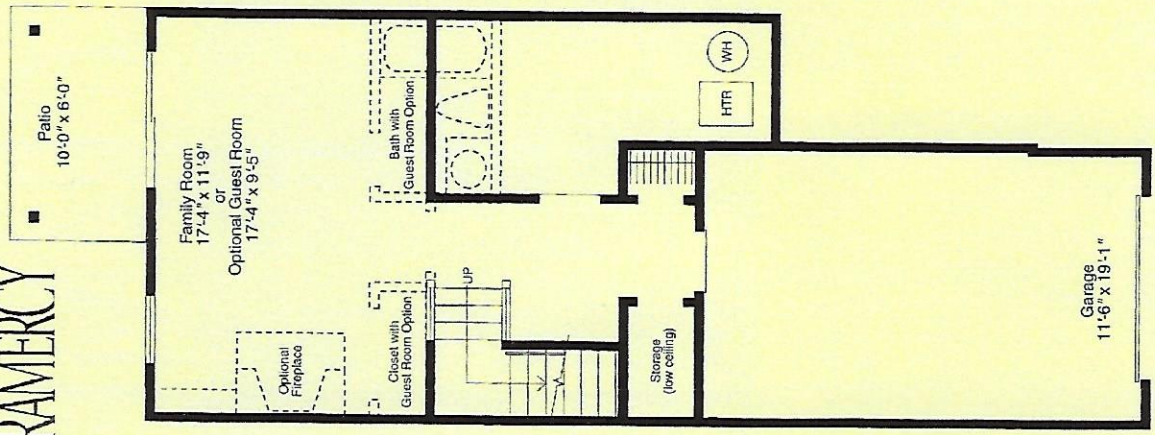

THE GRAMERCY

2 bedrooms, 2 1/2 baths, living room with fireplace, dining room, master suite with sitting area, his/hers closets and luxurious master bath, lower level family room, kitchen with breakfast room and attached garage.

Main Level

Family Room Level

Renderings shown are interpretations. All dimensions are approximate. Fenestrations and specifications may vary.

DRI

David E. Snyder REALTOR ASSOCIATE®
 Senior Resident Specialist
 Townhomes, Residential & 55+ Active Adult Communities
 Circle of Excellence