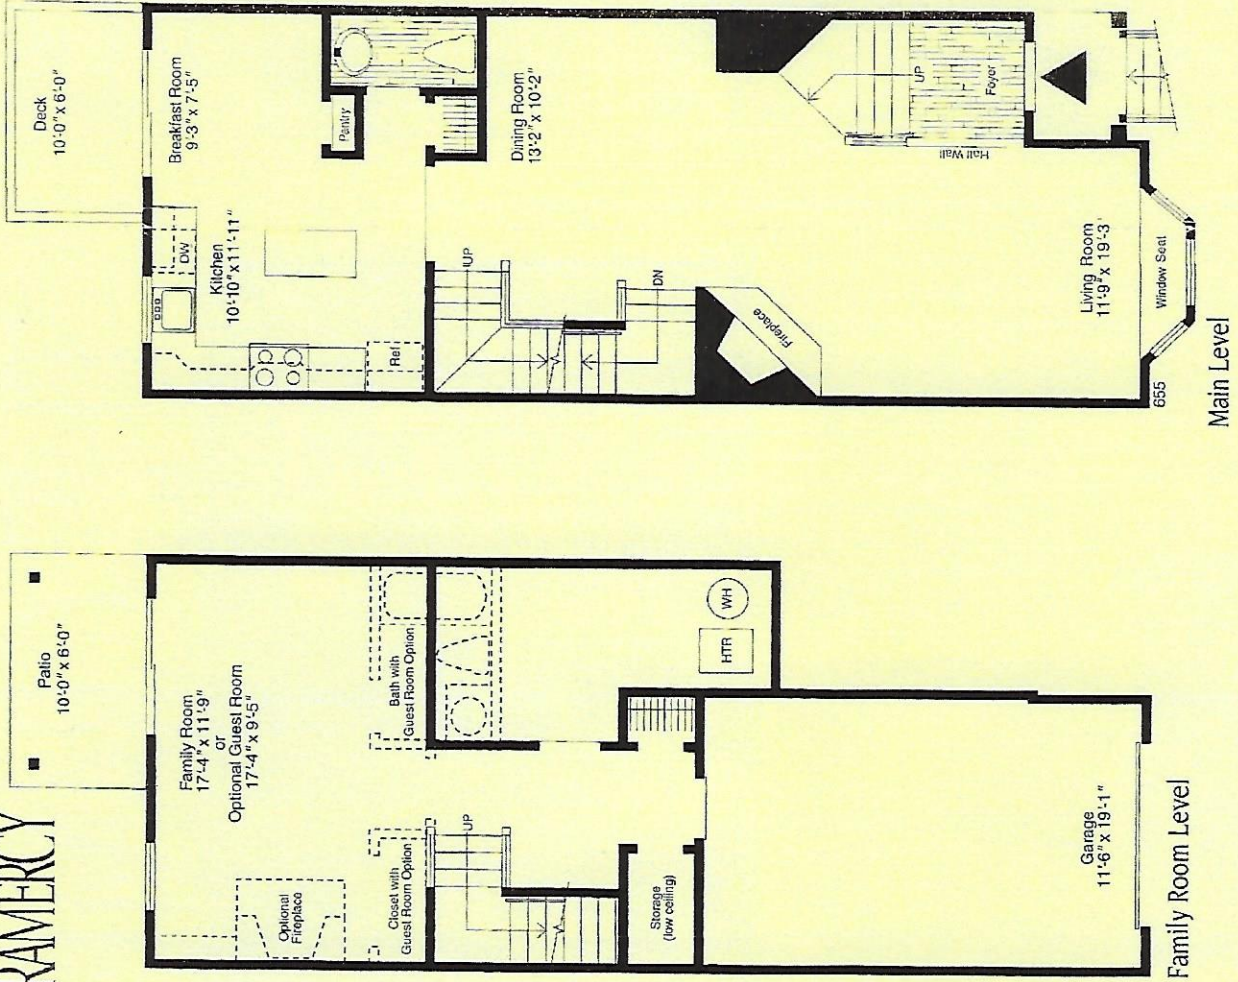

THE GRAMERCY

2 bedrooms, 2 1/2 baths, living room with fireplace, dining room, master suite with sitting area, his/hers closets and luxurious master bath, lower level family room, kitchen with breakfast room and attached garage.

Main Level

Family Room Level

Renderings shown are interpretations. All dimensions are approximate. Fenestrations and specifications may vary.

DRI

David E. Snyder REALTOR ASSOCIATE®
 Senior Resident Specialist
 Townhomes, Residential & 55+ Active Adult Communities
 Circle of Excellence